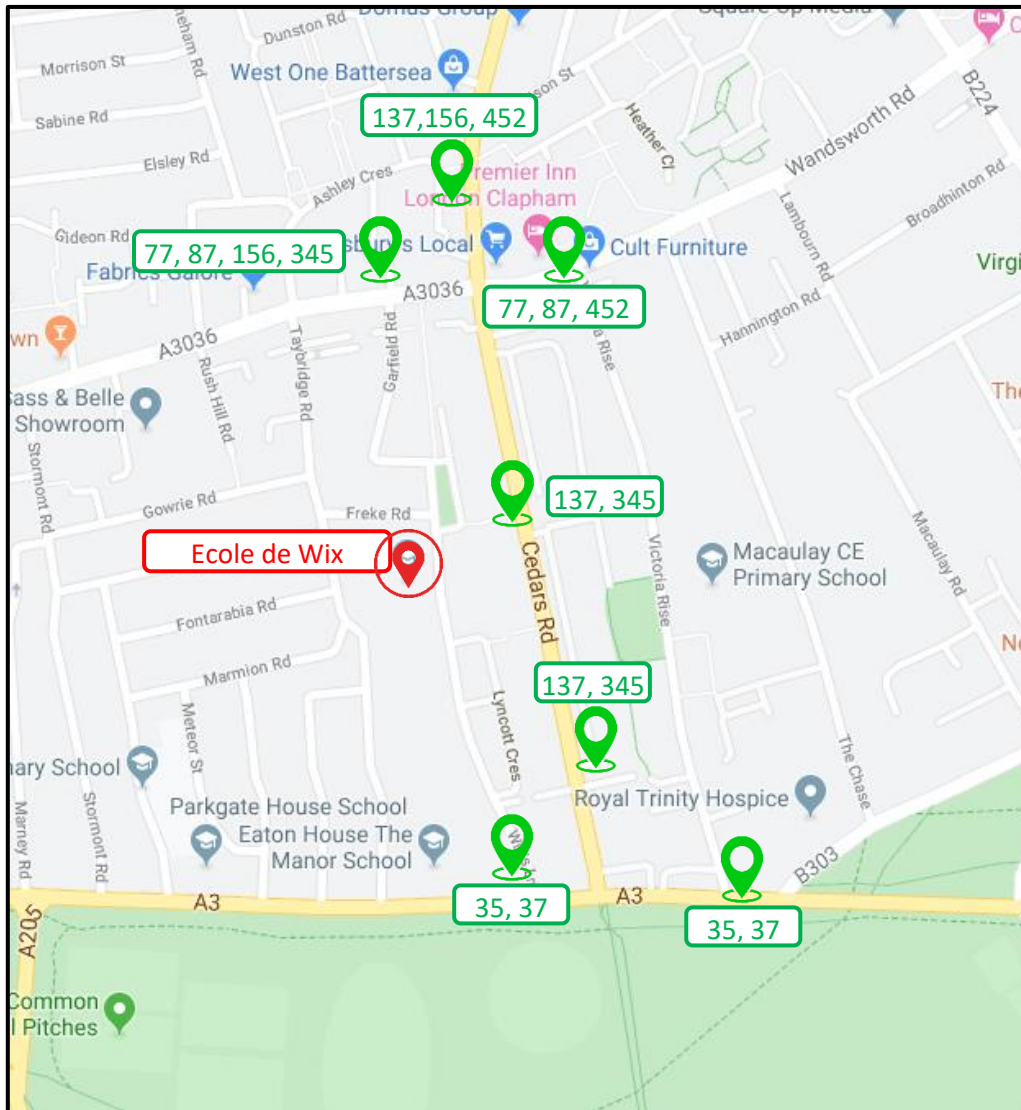

## Lignes de bus / Bus routes

**1** From Clapham Junction (12 minutes) : 35, 37, 87, 156, 345, 77

**2** From Clapham Common (8 minutes) : 137, 345, 35, 37